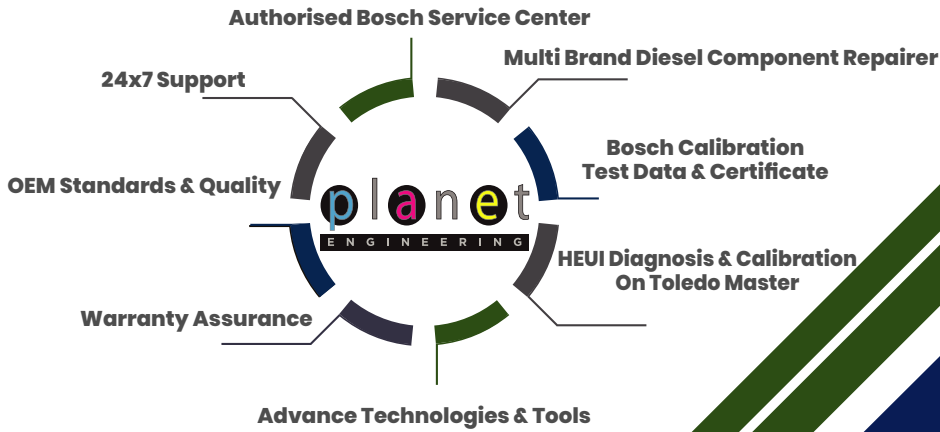

FUEL INJECTION CENTER

BOSCH

Diesel Service

*Dedicated to Quality
Committed to Support*

planet
ENGINEERING

PLANET TRADING TRANSPORTATION CONTRACTING & EQUIPMENT RENTAL W.L.L.
بلا نت النقل والتجارة والمقاولات والتأجير المعدات - (ذ.م.م)

WHY PLANET FUEL INJECTION CENTER?

**CERTIFIED BOSCH DIESEL SERVICE
MULTI BRAND DIESEL COMPONENT REPAIRER**

PLANET FUEL INJECTION SERVICE

Planet Engineering is authorised & Certified Bosch Diesel Service. We are Specialized in Servicing and Repairs of Multi Brand Diesel Fuel Injection Systems. Our Fuel Injection Calibration Center is well Equipped with Latest Test Benches, Tools & Technologies Such as Bosch EPS 815, Bosch EPS 205, Hartridge Toledo Master to Cater The Best Calibration & Testing for Various Kinds of Fuel Injection Systems from Common Rail to HEUI.

- BOSCH DIESEL SERVICE CENTER
- MULTI BRANDS DIESEL COMPONENT REPAIRER

Service & Component Repairer		
Common Rail Systems	Unit Pump Systems	Distributor Pumps
Inline Fuel Pumps	HEUI Fuel Systems	Electronic Diesel Control